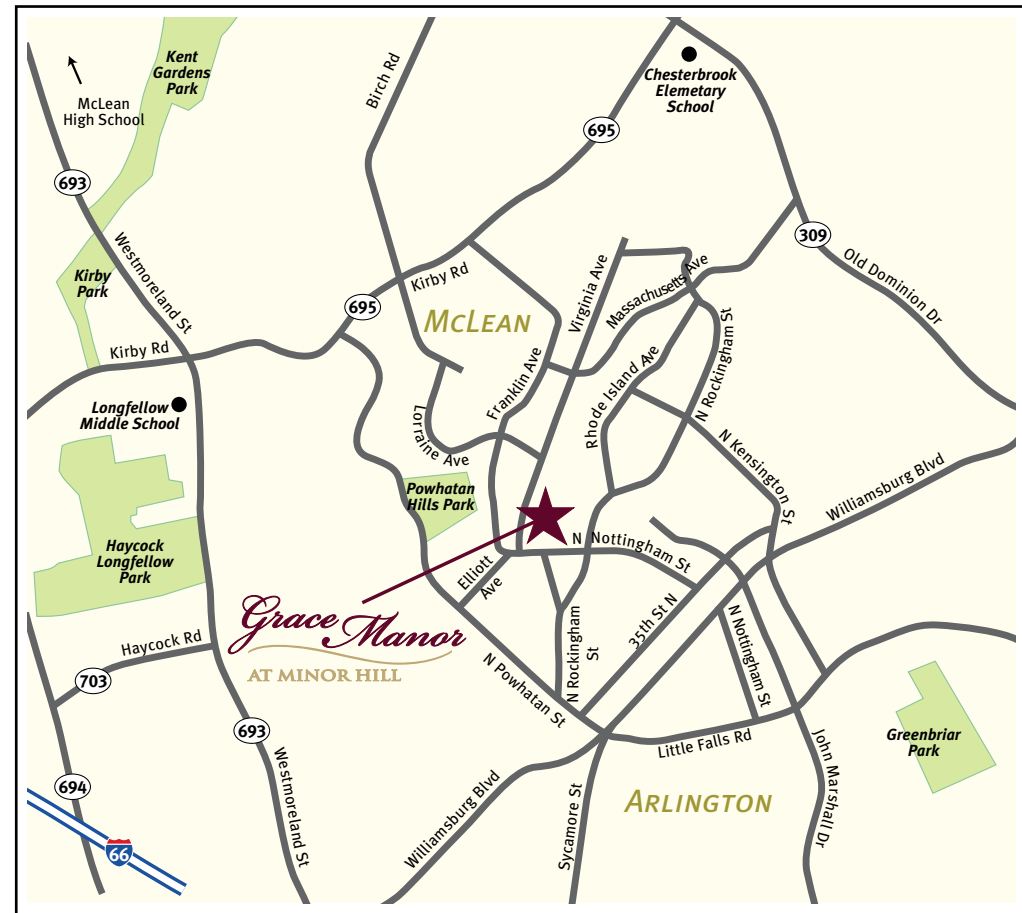

## AREA MAP

### DIRECTIONS TO TYSONS CHASE: (TYSONS CHASE AND GRACE MANOR SALES CENTER LOCATED AT OUR TYSONS CHASE COMMUNITY)

I-495 to Exit 47A Leesburg Pike West (Rt. 7 towards Tysons Corner). Turn left at second light onto Gallows Road. Turn right onto Old Courthouse Road. Turn left at light onto Woodford Road to Tysons Chase on your left. The Benton Model is the first house on the right as you enter the community. 8433 Falcone Pointe Way, Vienna, VA 22182 - 703-573-8976

### DIRECTIONS FROM TYSONS CHASE TO GRACE MANOR:

Head South on Woodford Road and turn left onto Electric Avenue. Turn right onto Gallows Road and then left onto Idylwood Road. Idylwood Road becomes Kirby Road. Turn right onto N. Powhatan Street. Then turn left onto Elliott Avenue and right onto N. Nottingham Street. You may enter Grace Manor either by taking an immediate left onto Virginia Avenue or next left onto Grace Manor Court.